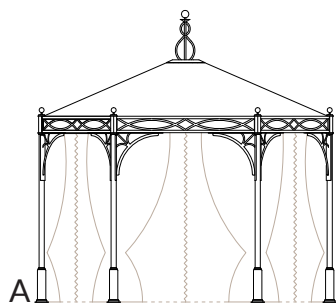

ESAGONO NOVECENTO

GAZEBO
GAZEBO

ACCESSORI OPTIONALI

A
tende laterali in tessuto acrilico Progar o in PVC con cerniera di chiusura e strisce in Velcro per il fissaggio alle colonne

B
tende laterali in PVC con cerniera di chiusura e strisce in Velcro per il fissaggio alle colonne, con finestrate personalizzate in PVC Cristal

C
tende ornamentali in acrilico Progar per decorazione della struttura

A
side curtains in acrylic Progar fabric or PVC with zipper closure, and Velcro strips for attaching to the columns

B
side curtains in PVC fabric with zipper closure, and Velcro strips for attaching to the columns, with personalized windows in PVC Cristal fabric

C
decorative curtains in Progar acrylic fabric for decoration facilities